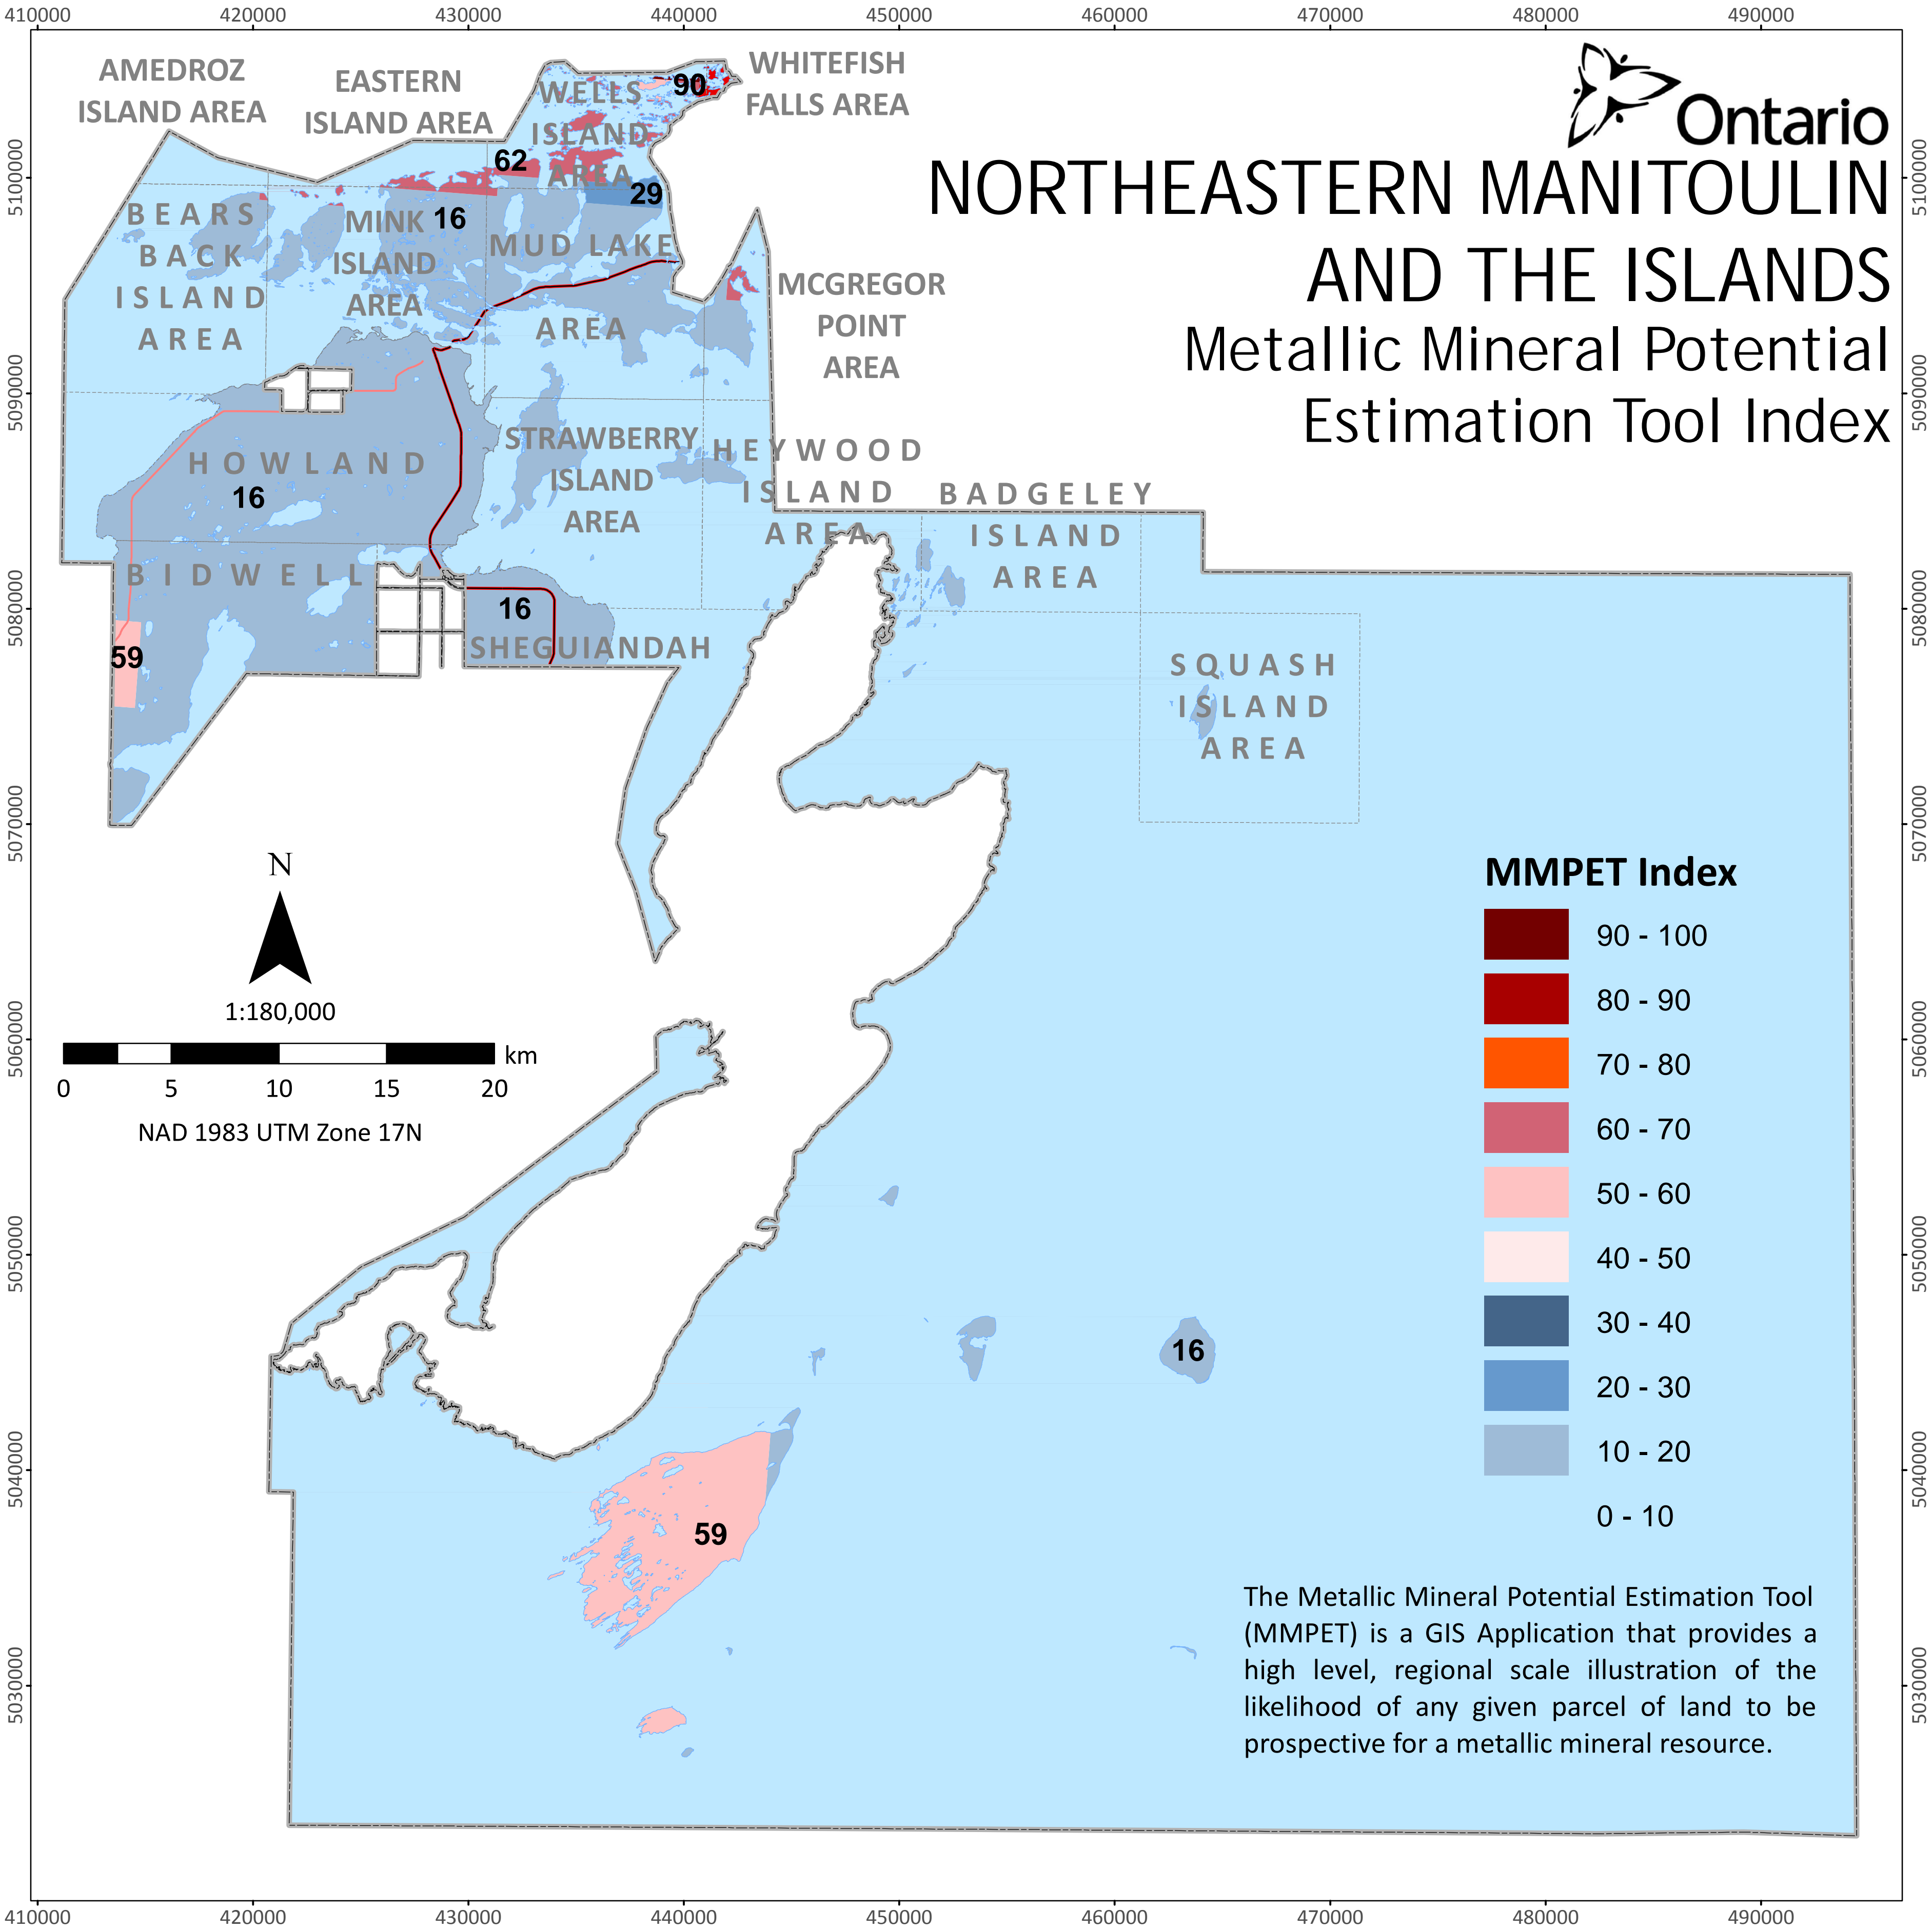

NORTHEASTERN MANITOULIN AND THE ISLANDS

Metallic Mineral Potential Estimation Tool Index

MMPET Index

1:180,000

NAD 1983 UTM Zone 17N

The Metallic Mineral Potential Estimation Tool (MMPET) is a GIS Application that provides a high level, regional scale illustration of the likelihood of any given parcel of land to be prospective for a metallic mineral resource.